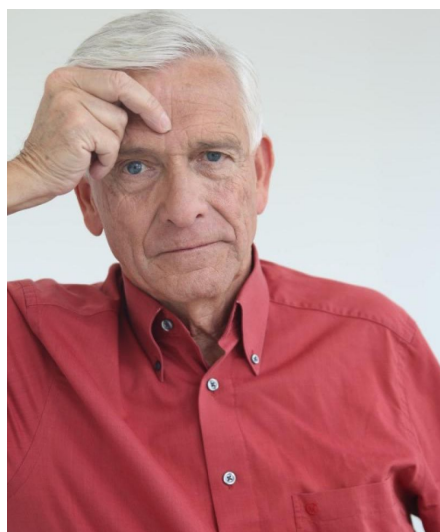

Bob B

Gender Male
Age 70
Height 178 cm
Look Western European
Category Commercial model

Clothing eu 48
Shoe size 41
Eyes Blue
Hair Gray
Extra skills model