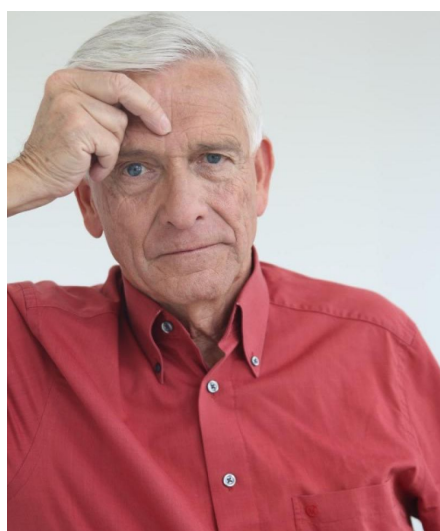

## Bob B

**Gender** Male  
**Age** 71  
**Height** 178 cm  
**Look** Western European  
**Category** Commercial model

**Clothing eu** 48  
**Shoe size** 41  
**Eyes** Blue  
**Hair** Gray  
**Extra skills** model