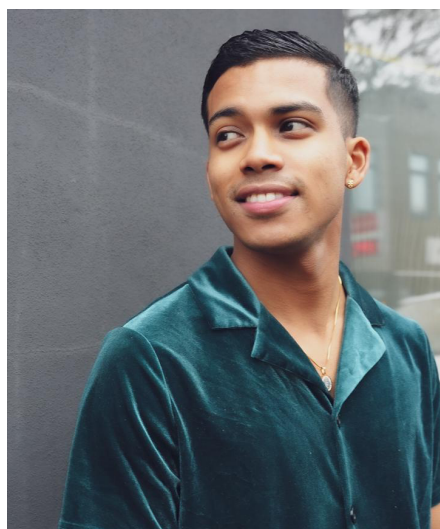

# Gavin D

**Gender** Male  
**Age** 25  
**Height** 172 cm  
**Look** South American  
**Category** Actor semi professional

**Clothing eu** 48  
**Shoe size** 42  
**Eyes** Brown  
**Hair** Black  
**Extra skills** actor, model, singer, influencer