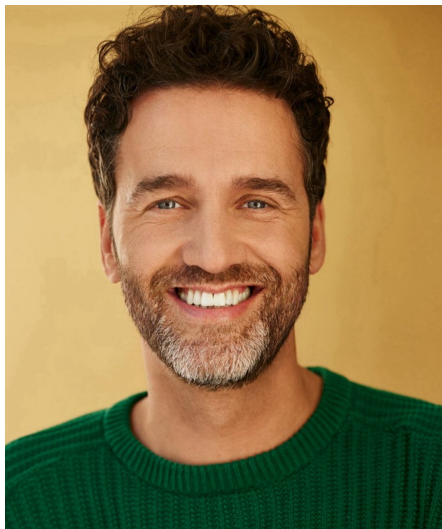

# Toby B

**Gender** Male  
**Age** 43  
**Height** 187 cm  
**Look** Western European  
**Category** Actor semi professional

**Clothing eu** 50  
**Shoe size** 41  
**Eyes** Blue  
**Hair** Brown  
**Extra skills** actor, model