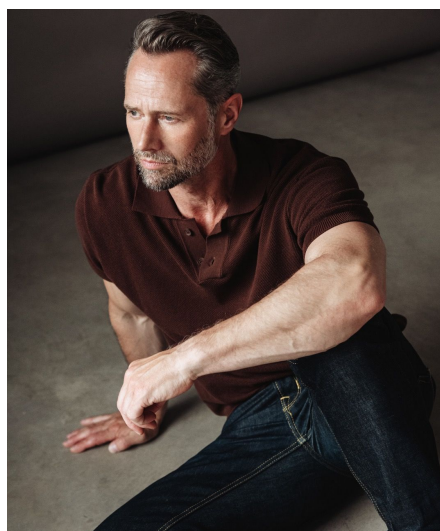

# Erwin B

**Gender** Male  
**Age** 54  
**Height** 182 cm  
**Look** Western European  
**Category** Commercial model

**Clothing eu** 48  
**Shoe size** 43  
**Eyes** Blue  
**Hair** Dark blond  
**Extra skills** model