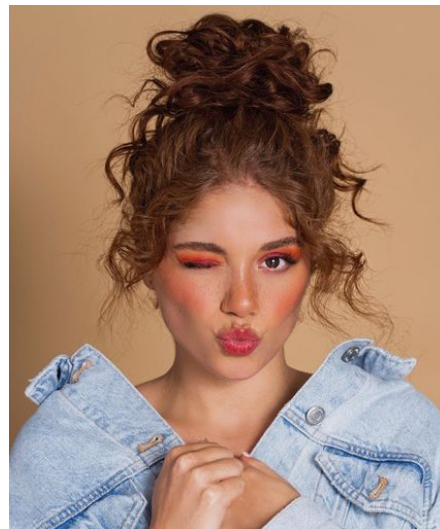

Nazeli K

Gender Female
Age 28
Height 170 cm
Look Middle Eastern
Category Actor semi professional

Clothing eu 36
Shoe size 40
Eyes Brown
Hair Red
Extra skills actress, model, hair model,
presenter