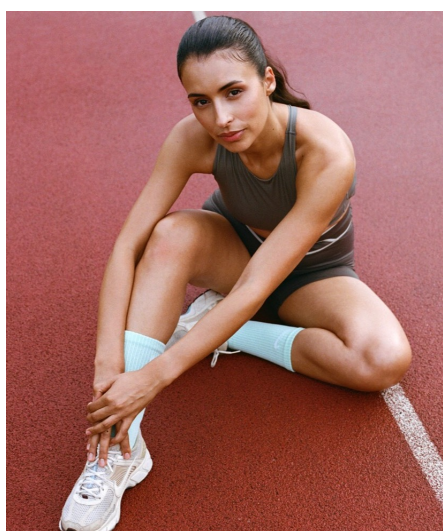

Soumia B

Gender Female
Age 32
Height 172 cm
Look Northern African
Category Actor semi professional

Clothing eu 36/38
Shoe size 39
Eyes Brown
Hair Black
Extra skills model, presenter, influencer, hand model