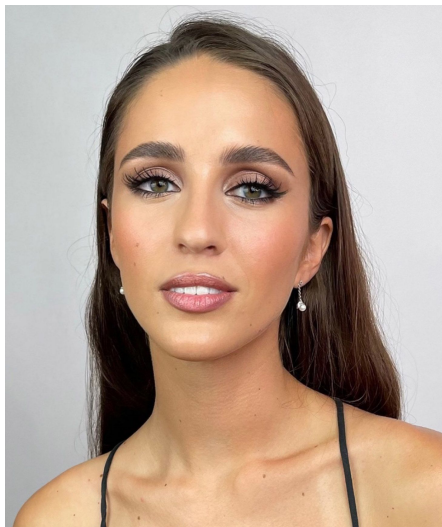

# Kristina C

**Gender** Female  
**Age** 25  
**Height** 170 cm  
**Look** Southern European  
**Category** Commercial model

**Clothing eu** 36  
**Shoe size** 38  
**Eyes** Brown  
**Hair** Brown  
**Extra skills** model, dancer, lingerie