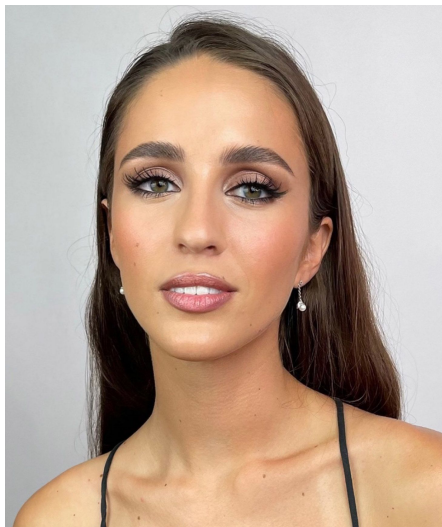

Kristina C

Gender Female
Age 24
Height 170 cm
Look Southern European
Category Commercial model

Clothing eu 36
Shoe size 38
Eyes Brown
Hair Brown
Extra skills model, dancer, lingerie