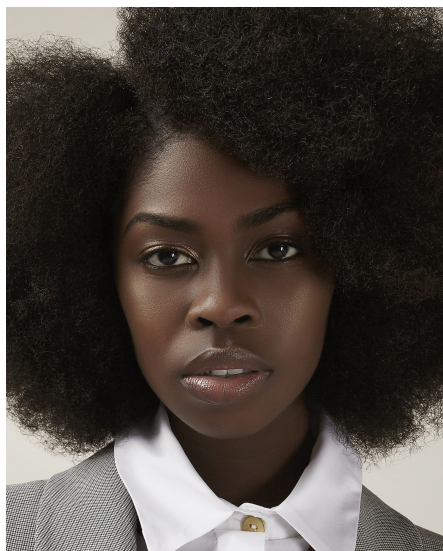

Nancy R

Gender Female
Age 31
Height 174 cm
Look African
Category Commercial model

Clothing eu 36
Shoe size 40
Eyes Brown
Hair Black
Extra skills model