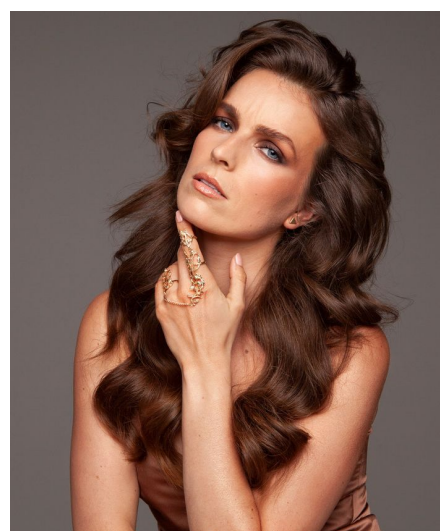

Nicki B

Gender Female
Age 29
Height 175 cm
Look Western European
Category Commercial model

Clothing eu 36
Shoe size 39
Eyes Blue
Hair Brown
Extra skills model, hair model, sports model, hand model