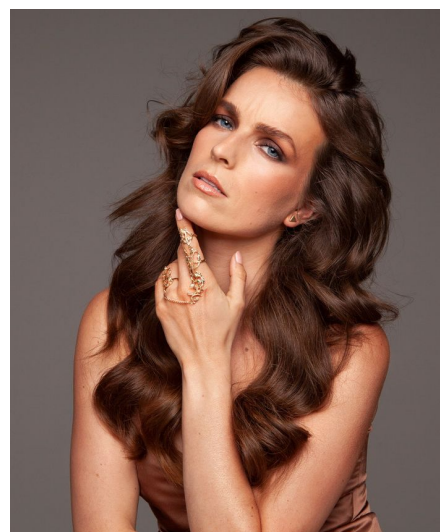

# Nicki B

**Gender** Female  
**Age** 29  
**Height** 175 cm  
**Look** Western European  
**Category** Commercial model

**Clothing eu** 36  
**Shoe size** 39  
**Eyes** Blue  
**Hair** Brown  
**Extra skills** model, hair model, sports model, hand model