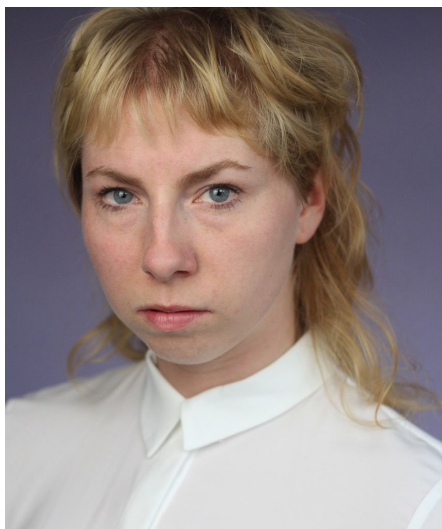

# Lindsay Z

**Gender** Female  
**Age** 30  
**Height** 166 cm  
**Look** Western European  
**Category** Actor

**Clothing eu** 38  
**Shoe size** 39  
**Eyes** Blue  
**Hair** Blond  
**Extra skills** actress, presenter, comedy