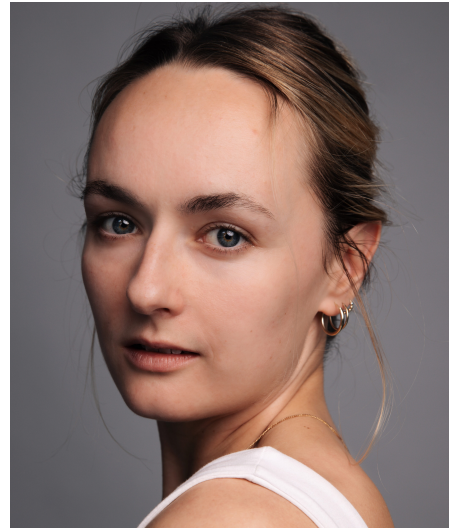

Emma-Rose T

Gender Female
Age 31
Height 171 cm
Look Western European
Category Actor

Clothing eu 34/36
Shoe size 37
Eyes Blue
Hair Dark blond
Extra skills actress, dancer, voice over