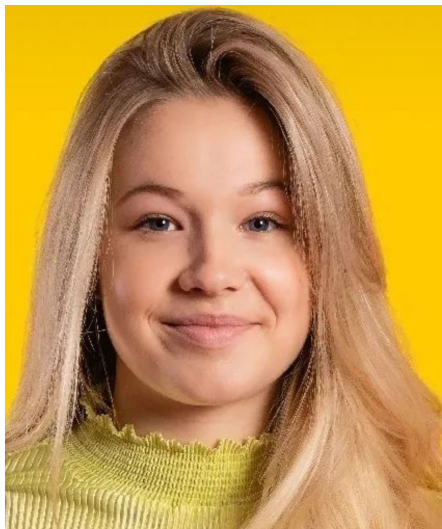

# Chloe L

**Gender** Female  
**Age** 20  
**Height** 166 cm  
**Look** Western European  
**Category** Commercial model

**Clothing eu** 36  
**Shoe size** 39  
**Eyes** Blue  
**Hair** Dark blond  
**Extra skills** model, singer, voice over