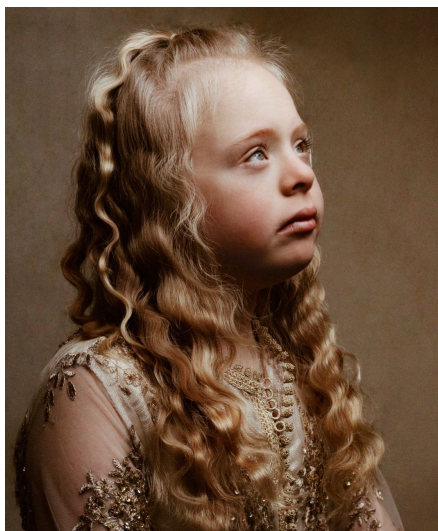

# Romy He

**Gender** Female  
**Age** 13  
**Height** 134 cm  
**Look** Western European  
**Category** Child

**Clothing eu** 158/164  
**Shoe size** 34  
**Eyes** Blue  
**Hair** Blond  
**Extra skills** model