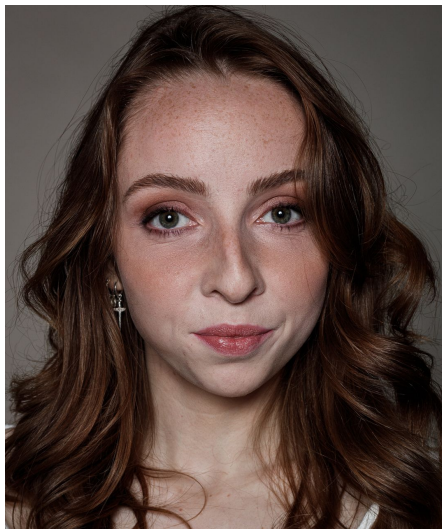

# Lieke K

**Gender** Female  
**Age** 24  
**Height** 164 cm  
**Look** Western European  
**Category** Actor semi professional

**Clothing eu** 36  
**Shoe size** 36  
**Eyes** Green  
**Hair** Dark blond  
**Extra skills** actress, presenter