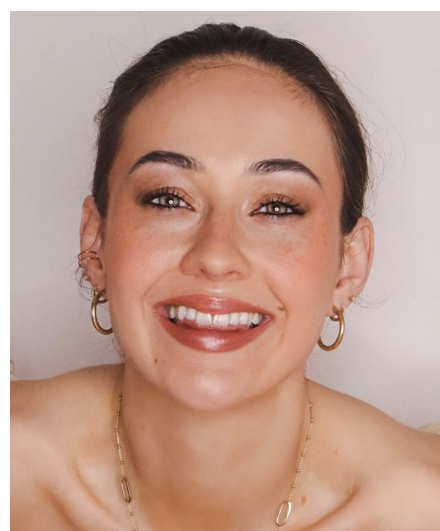

# Emily P

**Gender** Female  
**Age** 26  
**Height** 169 cm  
**Look** British  
**Category** Commercial model

**Clothing eu** 34/36  
**Shoe size** 38  
**Eyes** Green  
**Hair** Brown  
**Extra skills** model, dancer, sports model