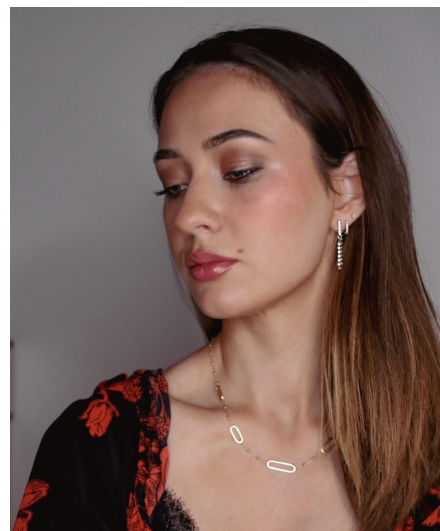

# Emily P

**Gender** Female  
**Age** 26  
**Height** 169 cm  
**Look** British  
**Category** Commercial model

**Clothing eu** 34/36  
**Shoe size** 38  
**Eyes** Green  
**Hair** Brown  
**Extra skills** model, dancer, sports model