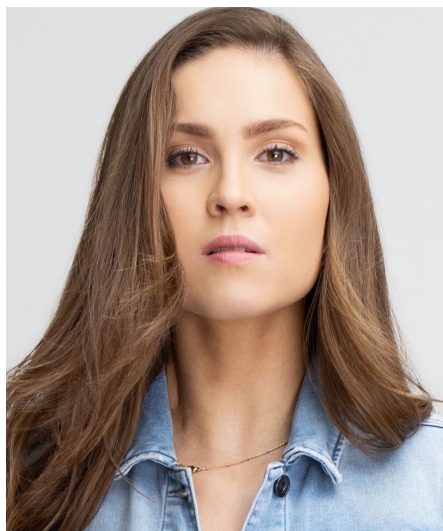

Emily L

Gender Female
Age 25
Height 162 cm
Look Western European
Category Commercial model

Clothing eu 34/36
Shoe size 38
Eyes Hazel
Hair Dark blond
Extra skills model, singer, voice over