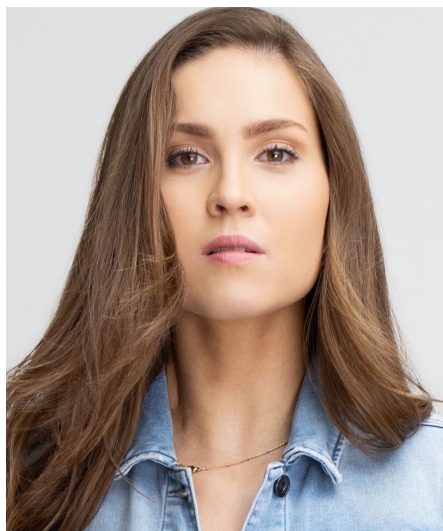

# Emily L

**Gender** Female  
**Age** 24  
**Height** 162 cm  
**Look** Western European  
**Category** Commercial model

**Clothing eu** 34/36  
**Shoe size** 38  
**Eyes** Hazel  
**Hair** Dark blond  
**Extra skills** model, singer, voice over