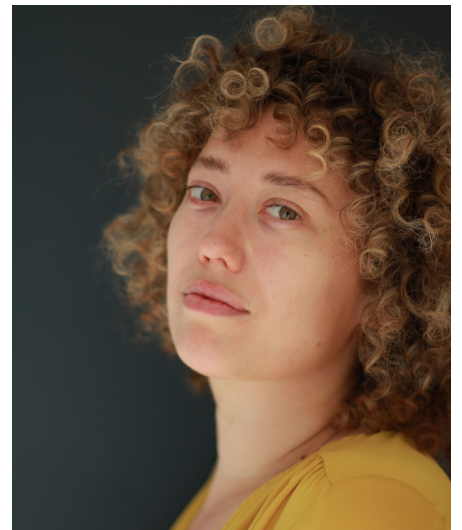

Roman L

Gender Female
Age 31
Height 174 cm
Look Southern European
Category Actor semi professional

Clothing eu 38
Shoe size 38
Eyes Brown
Hair Brown
Extra skills actress, model, voice over,
presenter, comedy