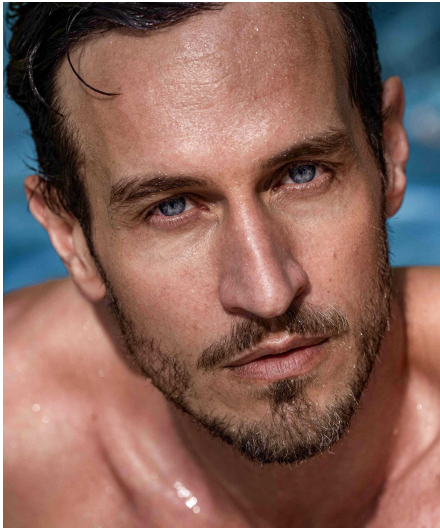

Simon K

Gender Male
Age 41
Height 180 cm
Look Western European
Category Commercial model

Clothing eu 48
Shoe size 42
Eyes Blue
Hair Dark blond
Extra skills model, actor, hand model, sports model