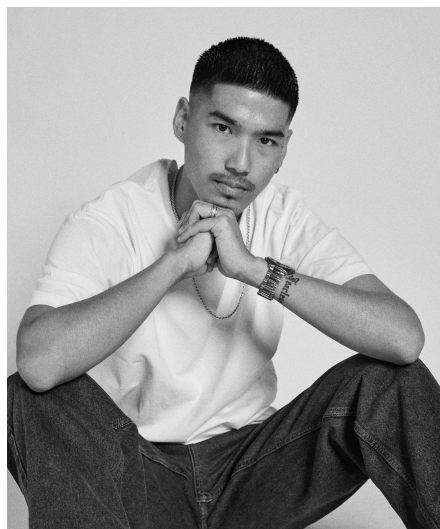

Tobias E

Gender Male
Age 24
Height 186 cm
Look Asian
Category Commercial model

Clothing eu 48
Shoe size 43
Eyes Brown
Hair Black
Extra skills model, sports model, dancer