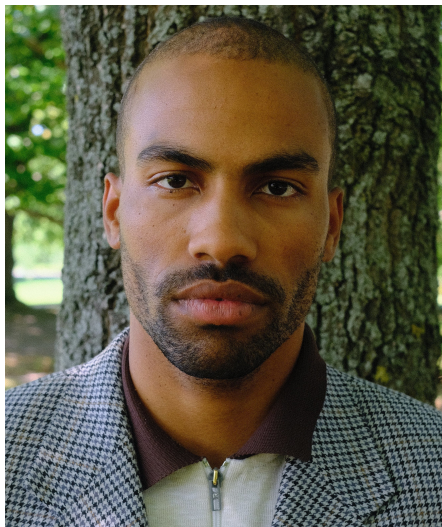

Patrick L

Gender Male
Age 32
Height 176 cm
Look African
Category Actor semi professional

Clothing eu 50
Shoe size 41
Eyes Brown
Hair Black
Extra skills actor, model, voice over, presenter