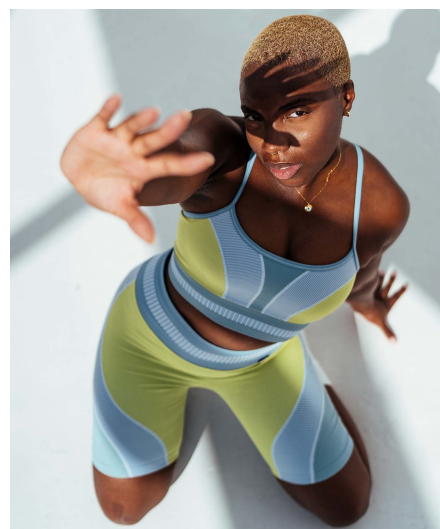

Shanisa C

Gender Female
Age 27
Height 168 cm
Look African
Category Commercial model

Clothing eu 38
Shoe size 38
Eyes Brown
Hair Different
Extra skills model, lingerie