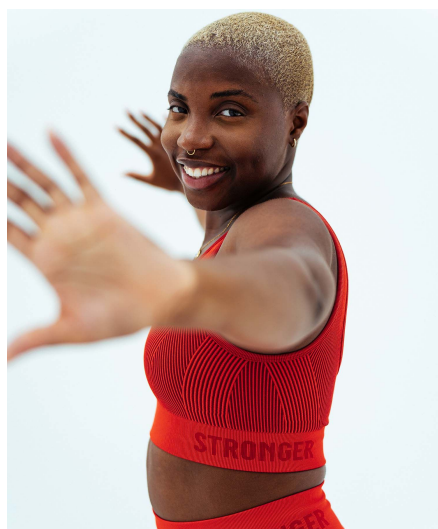

Shanisa C

Gender Female
Age 27
Height 168 cm
Look African
Category Commercial model

Clothing eu 38
Shoe size 38
Eyes Brown
Hair Different
Extra skills model, lingerie