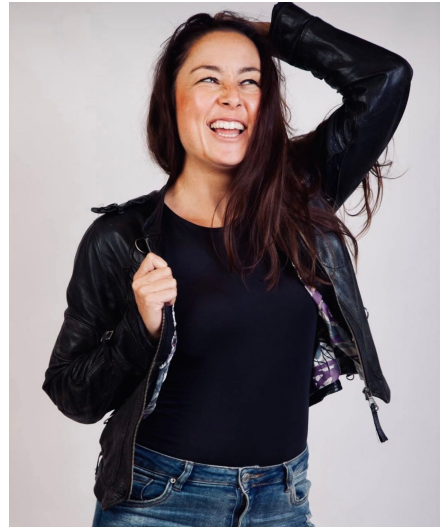

Nadine B

Gender Female
Age 42
Height 160 cm
Look Western European
Category Actor semi professional

Clothing eu 38
Shoe size 39
Eyes Brown
Hair Brown
Extra skills actress, comedy, presenter