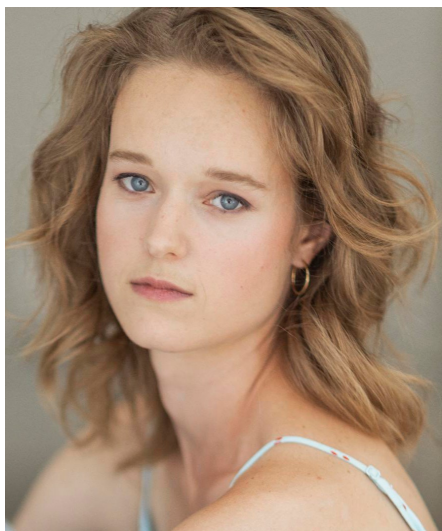

Britt S

Gender Female
Age 32
Height 173 cm
Look Western European
Category Actor

Clothing eu 38
Shoe size 37
Eyes Blue
Hair Dark blond
Extra skills actress, dancer