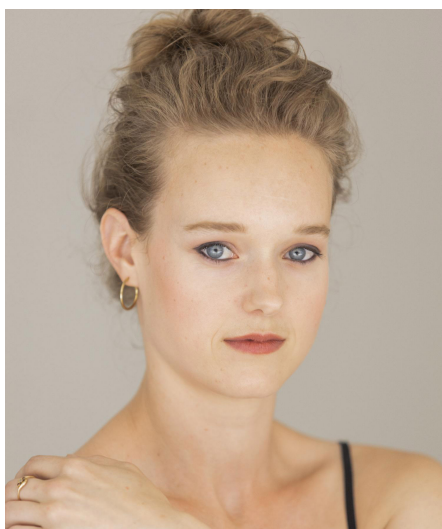

Britt S

Gender Female
Age 33
Height 173 cm
Look Western European
Category Actor

Clothing eu 38
Shoe size 37
Eyes Blue
Hair Dark blond
Extra skills actress, model, comedy, dancer