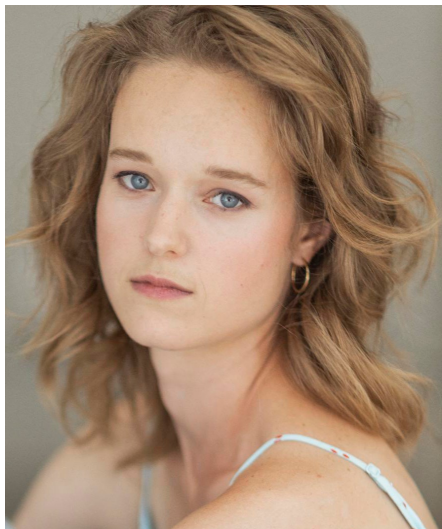

Britt S

Gender Female
Age 33
Height 173 cm
Look Western European
Category Actor

Clothing eu 38
Shoe size 37
Eyes Blue
Hair Dark blond
Extra skills actress, model, comedy, dancer