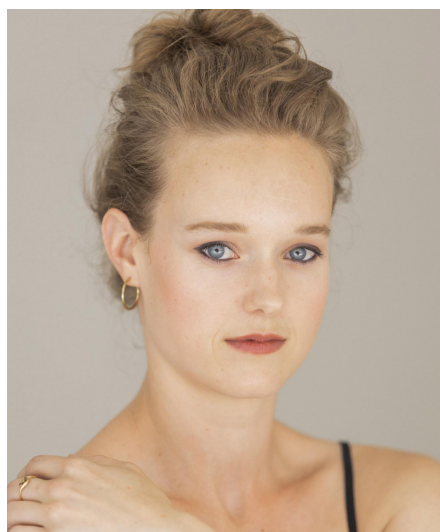

Britt S

Gender Female
Age 32
Height 173 cm
Look Western European
Category Actor

Clothing eu 38
Shoe size 37
Eyes Blue
Hair Dark blond
Extra skills actress, dancer