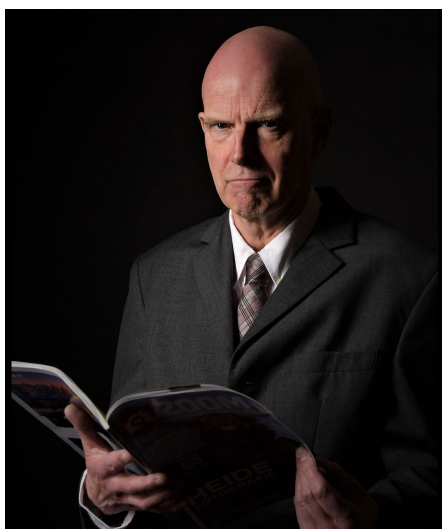

## Bart-Piet M

**Gender** Male  
**Age** 67  
**Height** 185 cm  
**Look** Western European  
**Category** Commercial model

**Clothing eu** 52  
**Shoe size** 45  
**Eyes** Green  
**Hair** Bald  
**Extra skills** model, voice over