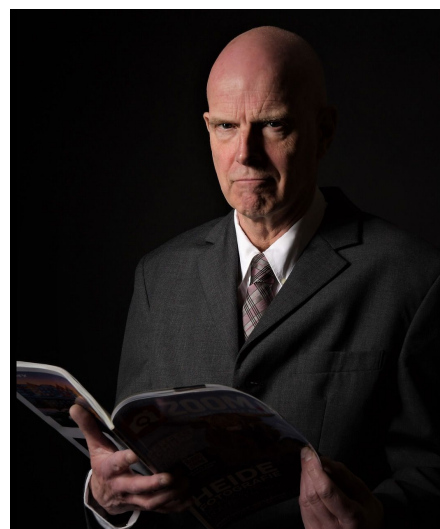

Bart-Piet M

Gender Male
Age 66
Height 185 cm
Look Western European
Category Commercial model

Clothing eu 52
Shoe size 45
Eyes Green
Hair Bald
Extra skills model, voice over