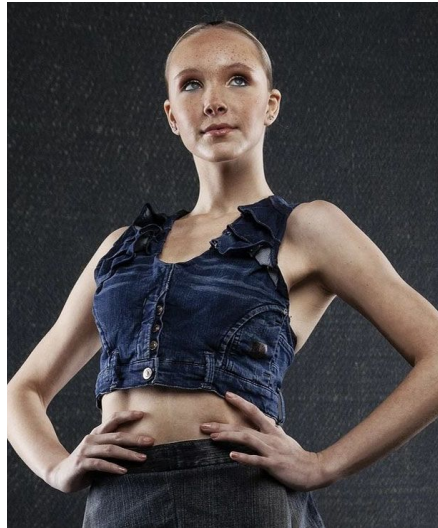

# Nala A

**Gender** Female  
**Age** 18  
**Height** 174 cm  
**Look** Western European  
**Category** Actor semi professional

**Clothing eu** 34/36  
**Shoe size** 39  
**Eyes** Blue  
**Hair** Blond  
**Extra skills** actress, model, dancer, voice over