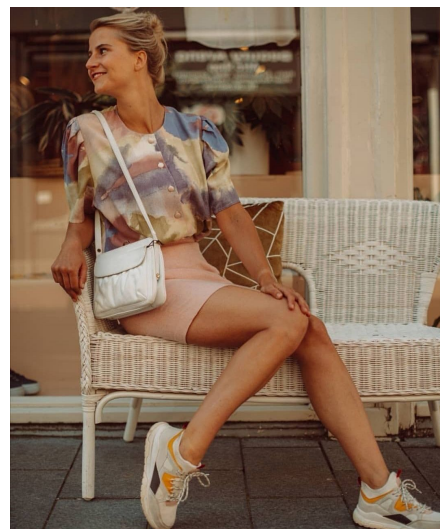

Annerie L

Gender Female
Age 39
Height 175 cm
Look Western European
Category Actor

Clothing eu 34
Shoe size 37
Eyes Green
Hair Blond
Extra skills actress, singer, dancer, voice over