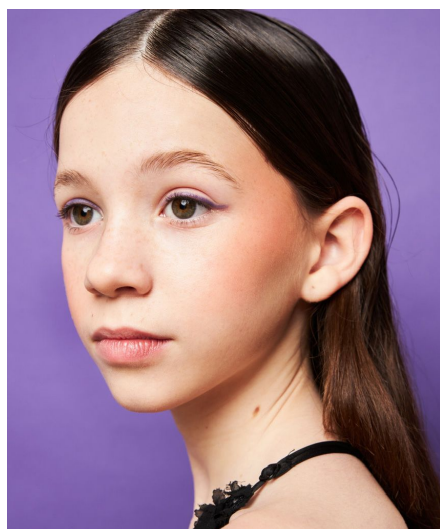

# Sem Bridget H

**Gender** Female  
**Age** 12  
**Height** 145 cm  
**Look** Western European  
**Category** Child

**Clothing eu** 140/146  
**Shoe size** 37  
**Eyes** Green  
**Hair** Brown  
**Extra skills** model, hair model