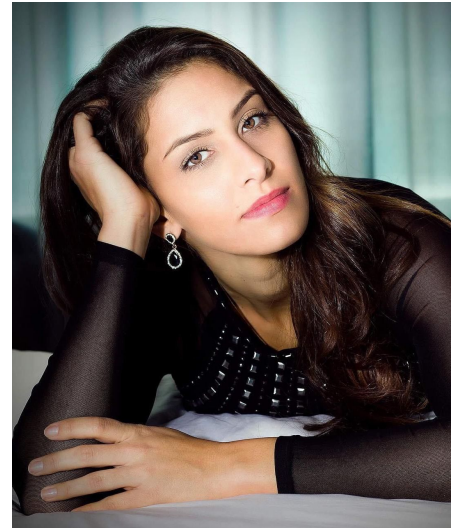

Renata Blanche H

Gender Female
Age 35
Height 178 cm
Look Southern European
Category Commercial model

Clothing eu 36/38
Shoe size 40
Eyes Hazel
Hair Brown
Extra skills lingerie, hand model, foot model