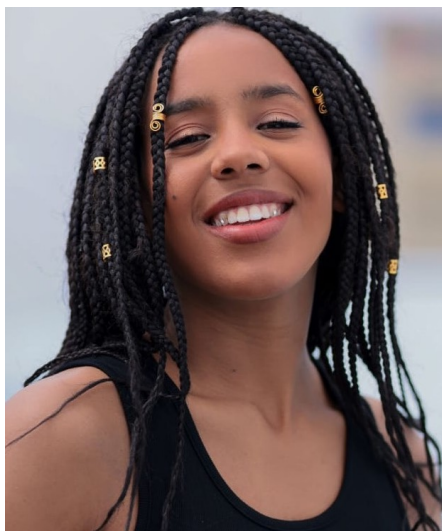

# Shakira A

**Gender** Female  
**Age** 17  
**Height** 176 cm  
**Look** African  
**Category** Actor semi professional

**Clothing eu** 38/40  
**Shoe size** 42  
**Eyes** Brown  
**Hair** Brown  
**Extra skills** actress, singer