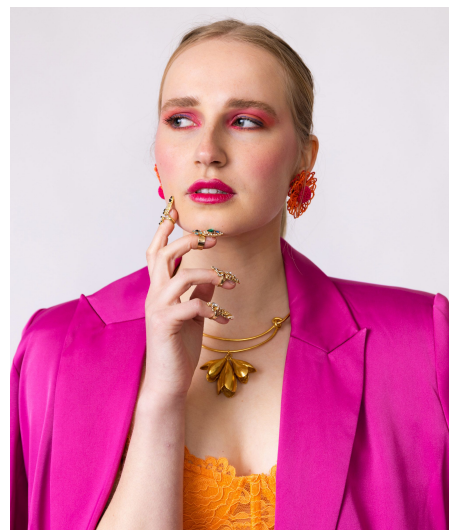

Mette B

Gender Female
Age 23
Height 176 cm
Look Western European
Category Commercial model

Clothing eu 38/40
Shoe size 41
Eyes Blue
Hair Blond
Extra skills model