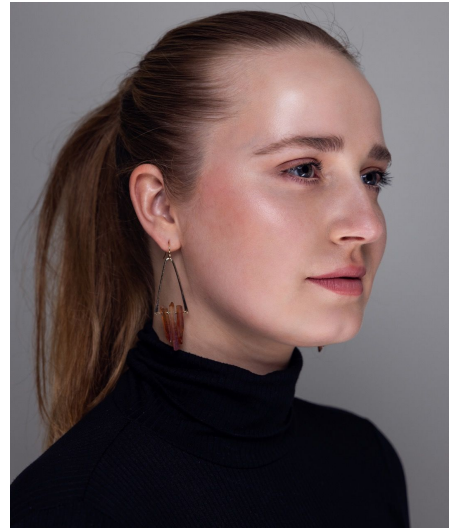

Mette B

Gender Female
Age 23
Height 176 cm
Look Western European
Category Commercial model

Clothing eu 38/40
Shoe size 41
Eyes Blue
Hair Blond
Extra skills model