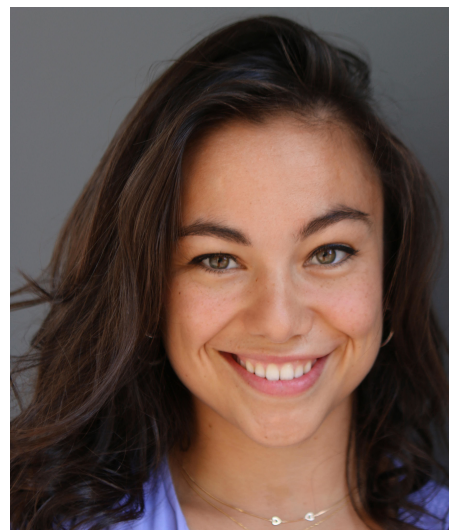

# Dana Ge

**Gender** Female  
**Age** 29  
**Height** 164 cm  
**Look** Western European  
**Category** Actor

**Clothing eu** 36  
**Shoe size** 37  
**Eyes** Brown  
**Hair** Brown  
**Extra skills** actress, dancer, voice over, singer