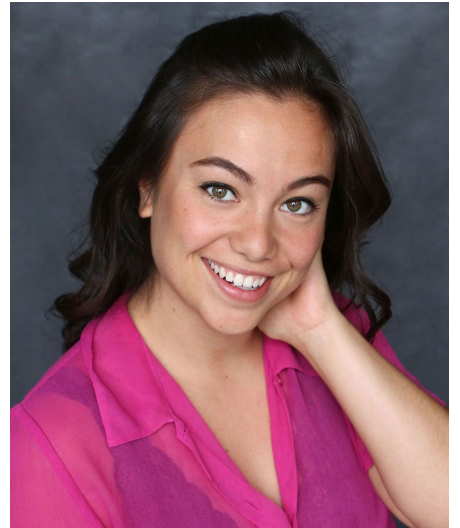

# Dana Ge

**Gender** Female  
**Age** 29  
**Height** 164 cm  
**Look** Western European  
**Category** Actor

**Clothing eu** 36  
**Shoe size** 37  
**Eyes** Brown  
**Hair** Brown  
**Extra skills** actress, dancer, voice over, singer