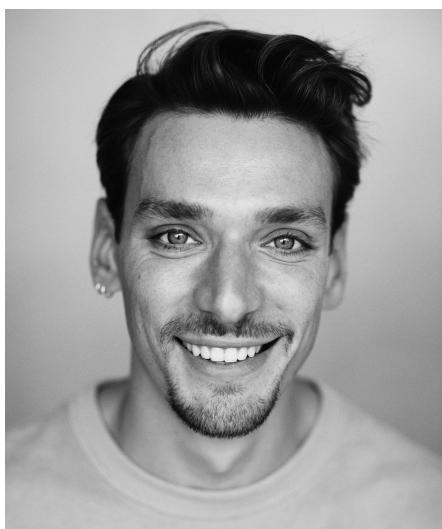

## Béla B

**Gender** Male  
**Age** 31  
**Height** 189 cm  
**Look** Western European  
**Category** Actor

**Clothing eu** 48/50  
**Shoe size** 45  
**Eyes** Blue  
**Hair** Dark blond  
**Extra skills** actor, model, singer