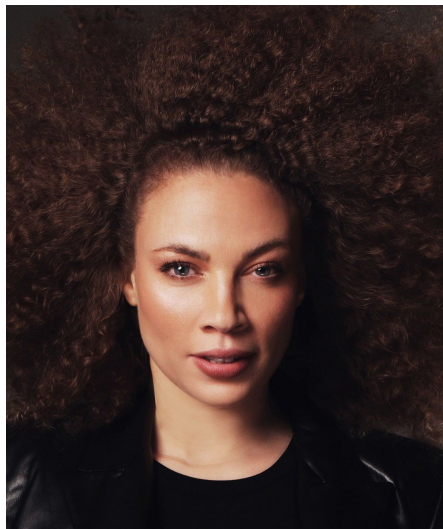

Ireda N

Gender Female
Age 34
Height 175 cm
Look South American
Category Commercial model

Clothing eu 36/38
Shoe size 39
Eyes Blue
Hair Dark blond
Extra skills model, sports model, comedy,
lingerie, hand model, foot model