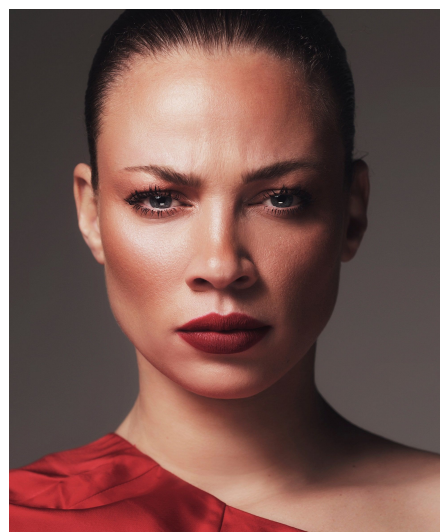

Ireda N

Gender Female
Age 34
Height 175 cm
Look South American
Category Commercial model

Clothing eu 36/38
Shoe size 39
Eyes Blue
Hair Dark blond
Extra skills model, sports model, comedy,
lingerie, hand model, foot model