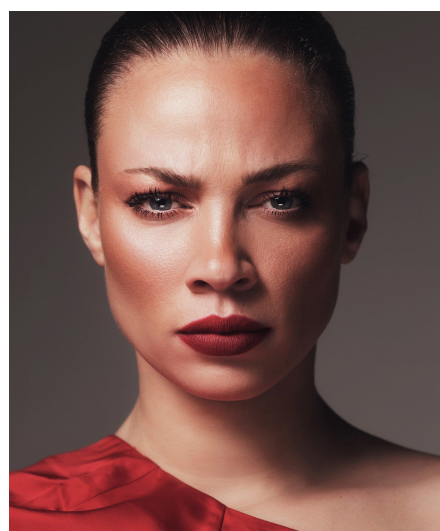

Ireda N

Gender Female
Age 33
Height 175 cm
Look South American
Category Commercial model

Clothing eu 36/38
Shoe size 39
Eyes Blue
Hair Dark blond
Extra skills model, sports model, comedy, lingerie, hand model, foot model