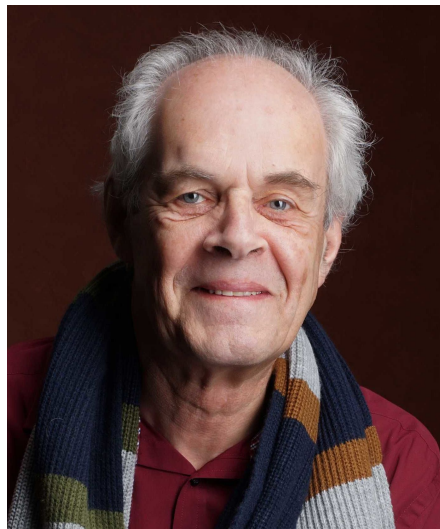

Hans D

Gender Male
Age 72
Height 188 cm
Look Western European
Category Actor semi professional

Clothing eu 52/54
Shoe size 43
Eyes Blue
Hair Gray
Extra skills actor