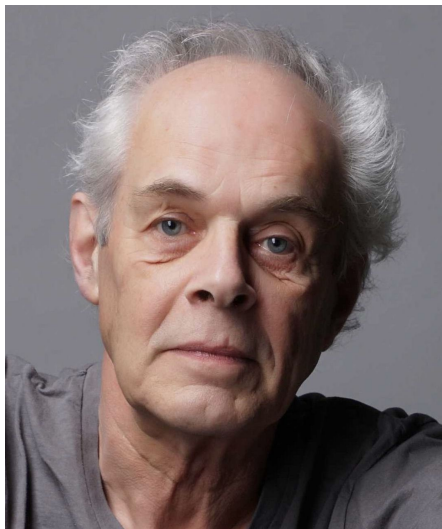

Hans D

Gender Male
Age 72
Height 188 cm
Look Western European
Category Actor semi professional

Clothing eu 52/54
Shoe size 43
Eyes Blue
Hair Gray
Extra skills actor