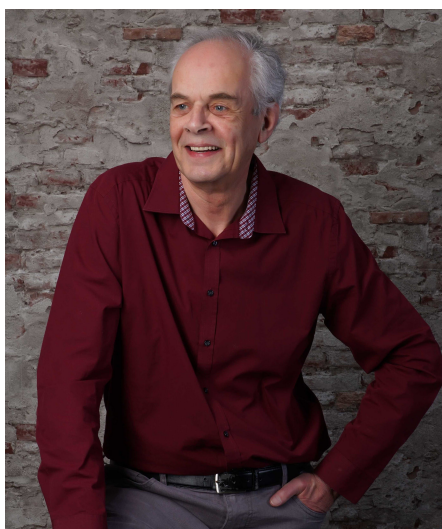

Hans D

Gender Male
Age 72
Height 188 cm
Look Western European
Category Actor semi professional

Clothing eu 52/54
Shoe size 43
Eyes Blue
Hair Gray
Extra skills actor