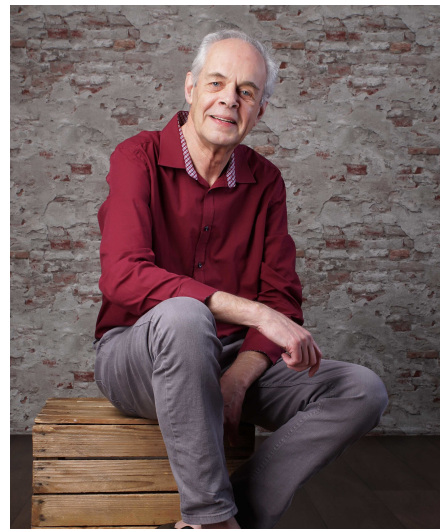

Hans D

Gender Male
Age 72
Height 188 cm
Look Western European
Category Actor semi professional

Clothing eu 52/54
Shoe size 43
Eyes Blue
Hair Gray
Extra skills actor