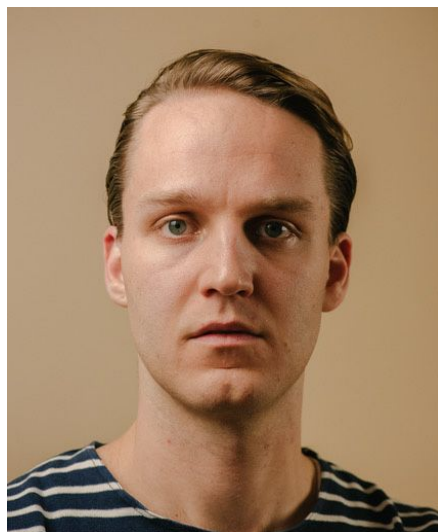

Len Leo V

Gender Male
Age 30
Height 182 cm
Look Western European
Category Actor

Clothing eu 44
Shoe size 43
Eyes Blue
Hair Dark blond
Extra skills actor