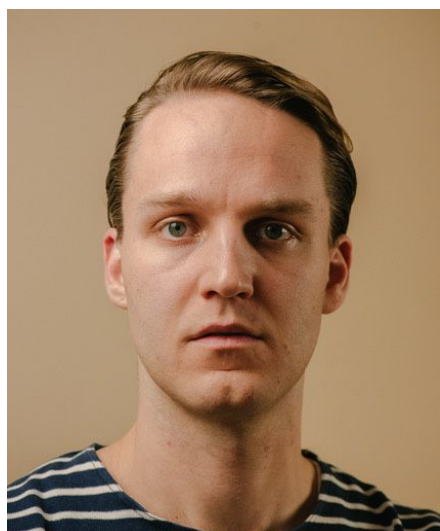

# Len Leo V

**Gender** Male  
**Age** 31  
**Height** 182 cm  
**Look** Western European  
**Category** Actor

**Clothing eu** 44  
**Shoe size** 43  
**Eyes** Blue  
**Hair** Dark blond  
**Extra skills** actor