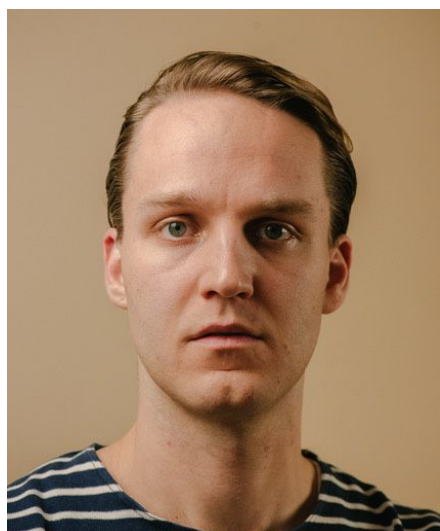

Len Leo V

Gender Male
Age 30
Height 182 cm
Look Western European
Category Actor

Clothing eu 44
Shoe size 43
Eyes Blue
Hair Dark blond
Extra skills actor