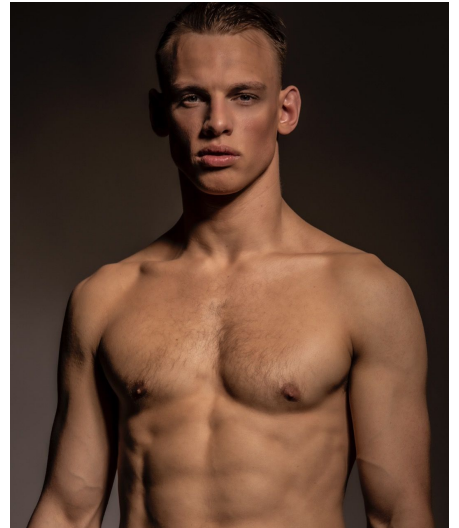

Max T

Gender Male
Age 28
Height 190 cm
Look Western European
Category Commercial model

Clothing eu 48/50
Shoe size 45
Eyes Blue
Hair Blond
Extra skills model, sports model, comedy, musician