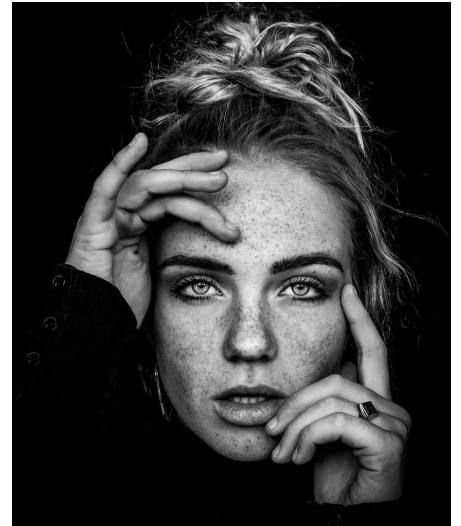

Sandra S

Gender Female
Age 25
Height 168 cm
Look Western European
Category Commercial model

Clothing eu 38/40
Shoe size 39
Eyes Blue
Hair Blond
Extra skills model, sports model, dancer