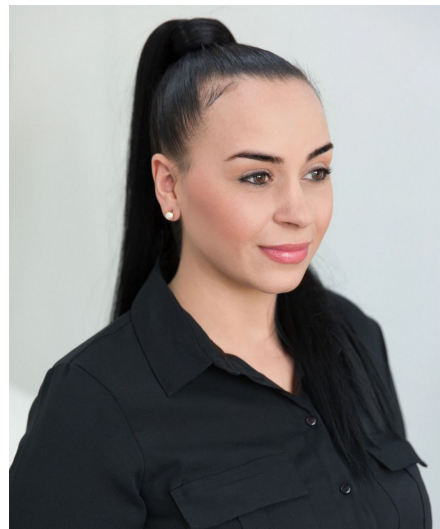

Yasmin A

Gender Female
Age 37
Height 163 cm
Look Middle Eastern
Category Commercial model

Clothing eu 40/42
Shoe size 38
Eyes Hazel
Hair Black
Extra skills model