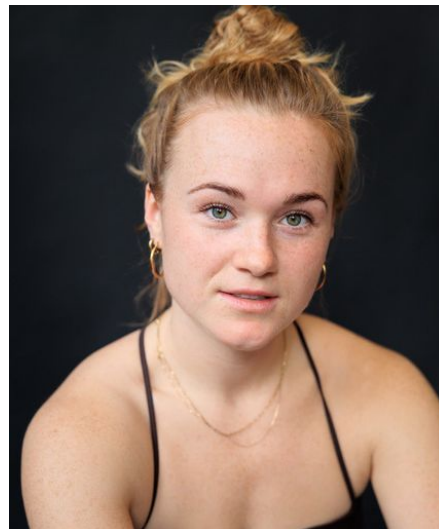

# Lisa S

**Gender** Female  
**Age** 24  
**Height** 168 cm  
**Look** Western European  
**Category** Actor semi professional

**Clothing eu** 36/38  
**Shoe size** 38  
**Eyes** Green  
**Hair** Red  
**Extra skills** actress, singer