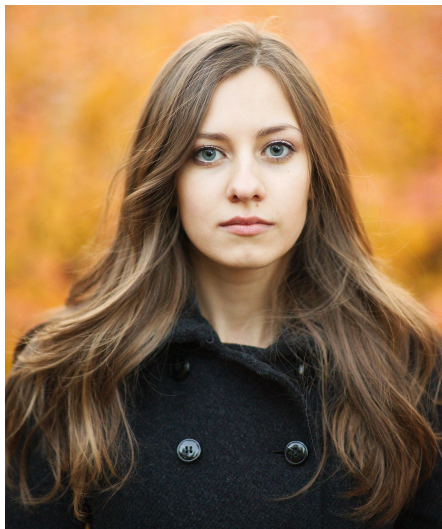

# Katerina S

**Gender** Female  
**Age** 30  
**Height** 165 cm  
**Look** Eastern European  
**Category** Actor semi professional

**Clothing eu** 36  
**Shoe size** 37  
**Eyes** Green  
**Hair** Brown  
**Extra skills** actress, model, comedy, presenter