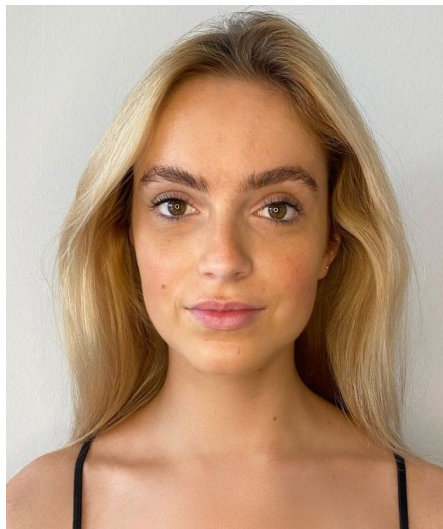

Britt Sp

Gender Female
Age 24
Height 173 cm
Look Western European
Category Commercial model

Clothing eu 36
Shoe size 37
Eyes Brown
Hair Blond
Extra skills model