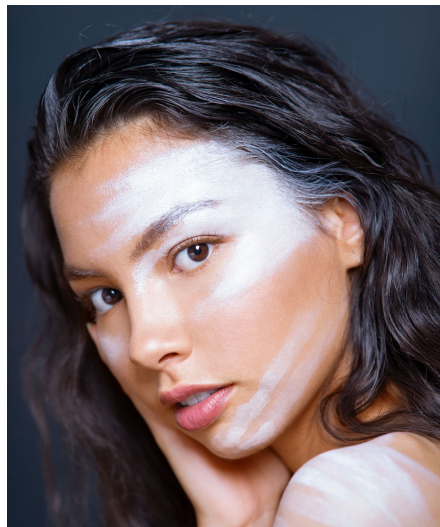

Adinda T

Gender Female
Age 29
Height 167 cm
Look Asian
Category Commercial model

Clothing eu 34/36
Shoe size 40
Eyes Brown
Hair Brown
Extra skills model