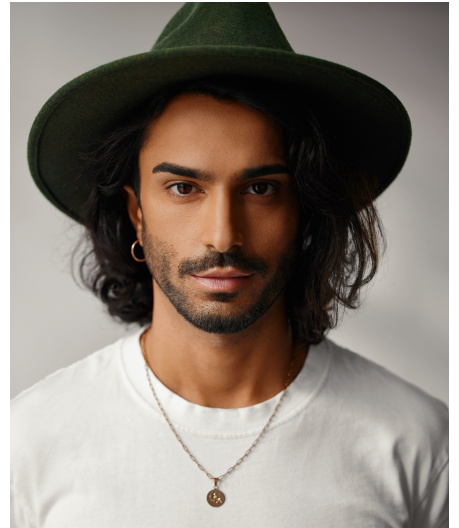

Kerem Ç

Gender Male
Age 31
Height 177 cm
Look Middle Eastern
Category Commercial model

Clothing eu 48
Shoe size 40
Eyes Brown
Hair Black
Extra skills model, hair model