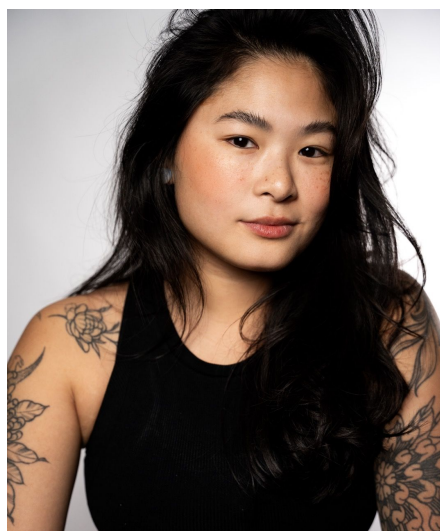

Mathilde N

Gender Female
Age 29
Height 160 cm
Look Asian
Category Commercial model

Clothing eu 36
Shoe size 36
Eyes Brown
Hair Black
Extra skills model