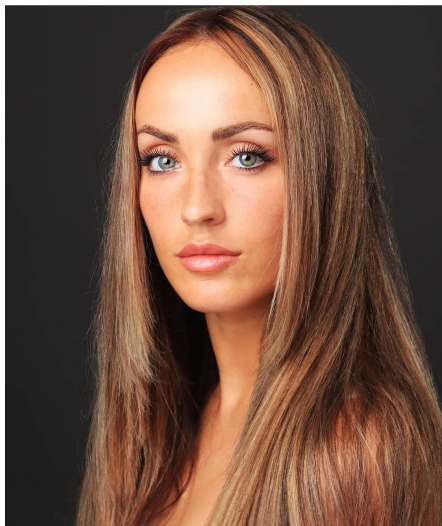

Mireille Bo

Gender Female
Age 32
Height 168 cm
Look Southern European
Category Commercial model

Clothing eu 36/38
Shoe size 38
Eyes Green
Hair Dark blond
Extra skills model, actress, singer, dancer