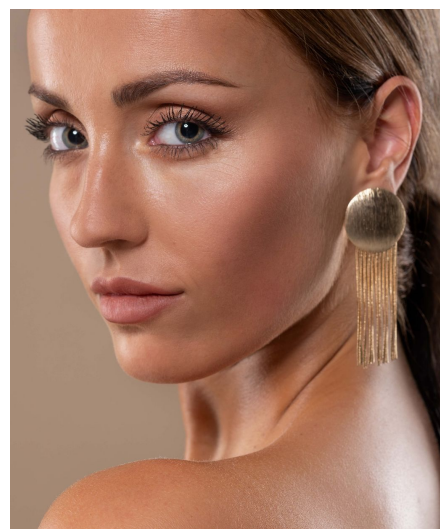

Mireille Bo

Gender Female
Age 32
Height 168 cm
Look Southern European
Category Commercial model

Clothing eu 36/38
Shoe size 38
Eyes Green
Hair Dark blond
Extra skills model, actress, singer, dancer