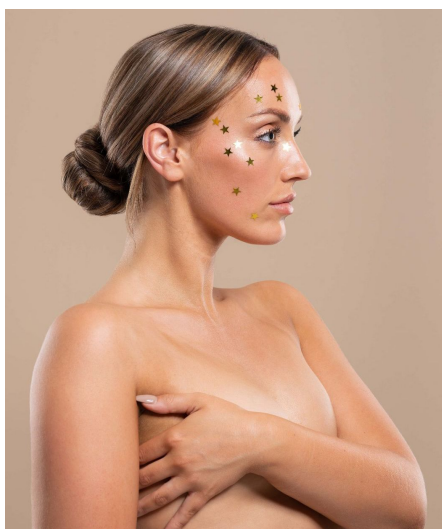

Mireille Bo

Gender Female
Age 32
Height 168 cm
Look Southern European
Category Commercial model

Clothing eu 36/38
Shoe size 38
Eyes Green
Hair Dark blond
Extra skills model, actress, singer, dancer