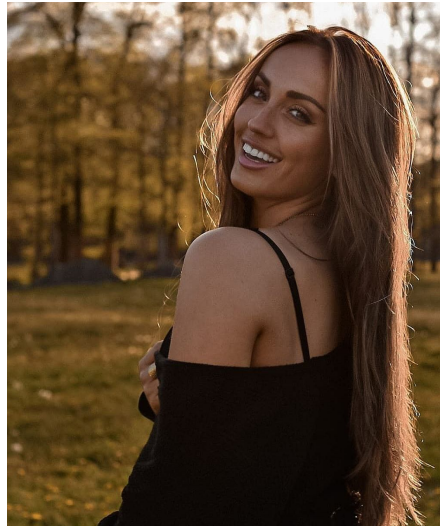

Mireille Bo

Gender Female
Age 32
Height 168 cm
Look Southern European
Category Commercial model

Clothing eu 36/38
Shoe size 38
Eyes Green
Hair Dark blond
Extra skills model, actress, singer, dancer