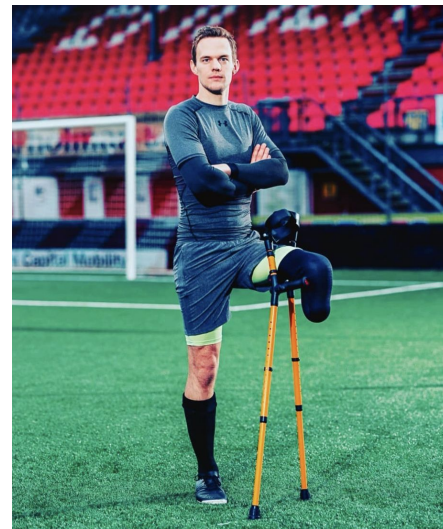

# Ricardo F

**Gender** Male  
**Age** 31  
**Height** 183 cm  
**Look** Western European  
**Category** Commercial model

**Clothing eu** 32  
**Shoe size** 43  
**Eyes** Blue  
**Hair** Dark blond  
**Extra skills** model, adaptive model, sports model