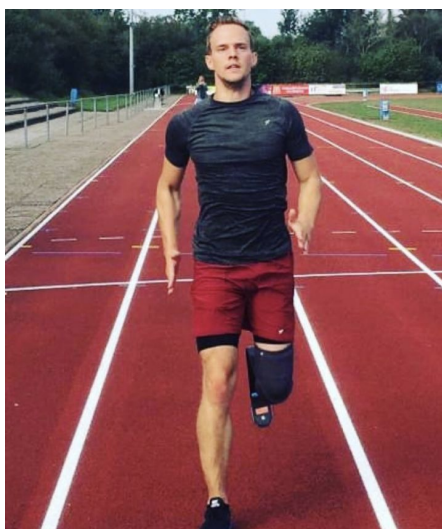

# Ricardo F

**Gender** Male  
**Age** 31  
**Height** 183 cm  
**Look** Western European  
**Category** Commercial model

**Clothing eu** 32  
**Shoe size** 43  
**Eyes** Blue  
**Hair** Dark blond  
**Extra skills** model, adaptive model, sports model