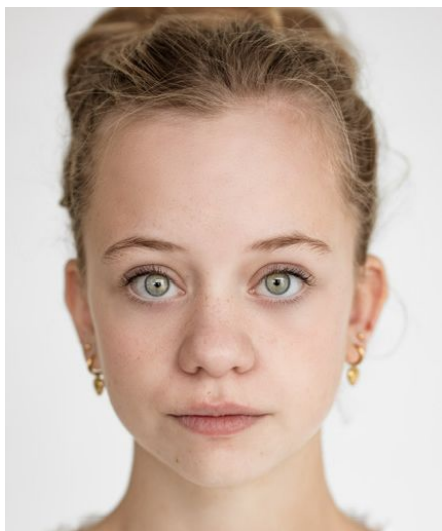

Lesley Wo

Gender Female
Age 14
Height 162 cm
Look Western European
Category Child

Clothing eu 164
Shoe size 38
Eyes Green
Hair Blond
Extra skills model, dancer, sports model