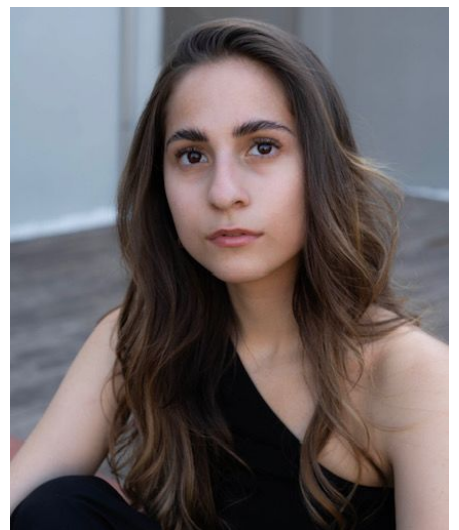

Gaye D

Gender Female
Age 24
Height 162 cm
Look Middle Eastern
Category Commercial model

Clothing eu 34/36
Shoe size 38
Eyes Brown
Hair Brown
Extra skills model, actress, presenter