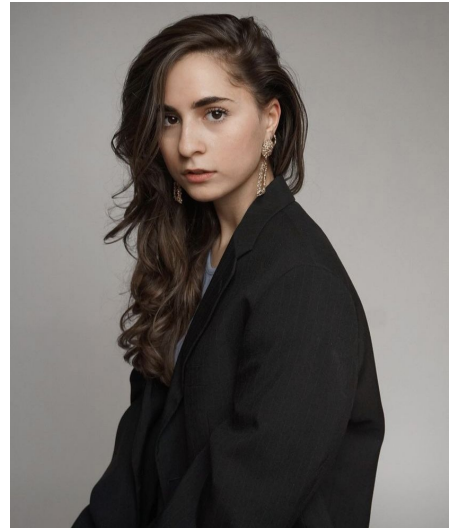

Gaye D

Gender Female
Age 24
Height 162 cm
Look Middle Eastern
Category Commercial model

Clothing eu 34/36
Shoe size 38
Eyes Brown
Hair Brown
Extra skills model, actress, presenter