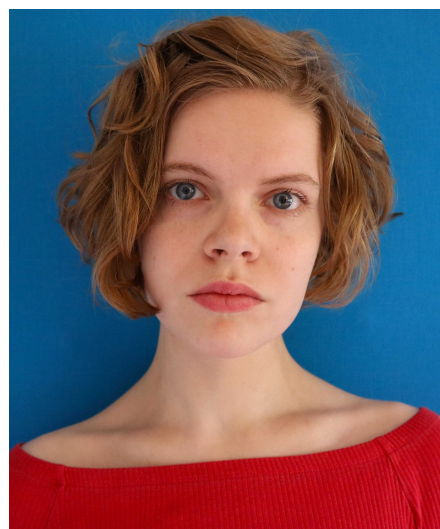

# Benthe W

**Gender** Female  
**Age** 25  
**Height** 168 cm  
**Look** Western European  
**Category** Actor semi professional

**Clothing eu** 36/38  
**Shoe size** 37  
**Eyes** Blue  
**Hair** Dark blond  
**Extra skills** actress