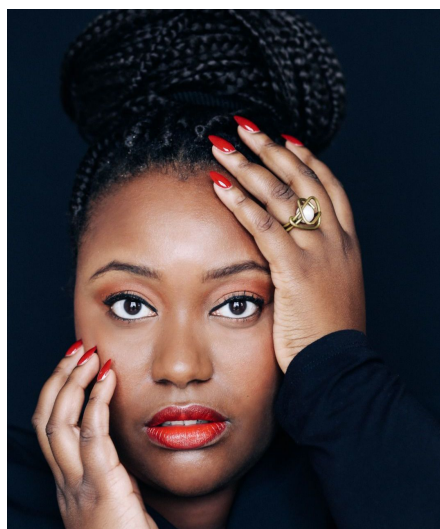

Soleil E

Gender Female
Age 33
Height 167 cm
Look African
Category Commercial model

Clothing eu 48/50
Shoe size 41
Eyes Brown
Hair Black
Extra skills model, singer